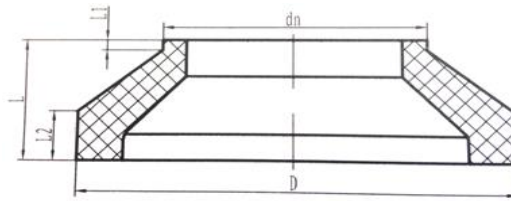

SHORT BUTT FUSION REDUCER

Code	Product Name	Size	SDR	L	L1	L2	Remark
BFSR355315A	Short Injected Reducer	355-315	11	50	10	36	
BFSR355280A	Short Injected Reducer	355-280	11	70	10	36	
BFSR355250A	Short Injected Reducer	355-250	11	84	10	36	
BFSR355225A	Short Injected Reducer	355-225	11	95	10	36	
BFSR355200A	Short Injected Reducer	355-200	11	105	10	36	
BFSR355180A	Short Injected Reducer	355-180	11	115	10	36	
BFSR355160A	Short Injected Reducer	355-160	11	120	10	36	
BFSR400355A	Short Injected Reducer	400-355	11	70	10	50	
BFSR400315A	Short Injected Reducer	400-315	11	90	10	50	
BFSR400280A	Short Injected Reducer	400-280	11	105	10	50	
BFSR400250A	Short Injected Reducer	400-250	11	120	10	50	
BFSR400225A	Short Injected Reducer	400-225	11	130	10	50	
BFSR400200A	Short Injected Reducer	400-200	11	140	10	50	
BFSR400180A	Short Injected Reducer	400-180	11	150	10	50	
BFSR400160A	Short Injected Reducer	400-160	11	160	10	50	
BFSR450400A	Short Injected Reducer	450-400	11	70	10	50	
BFSR450355A	Short Injected Reducer	450-355	11	90	10	50	
BFSR450315A	Short Injected Reducer	450-315	11	100	10	50	
BFSR450280A	Short Injected Reducer	450-280	11	120	10	50	
BFSR450250A	Short Injected Reducer	450-250	11	130	10	50	
BFSR450225A	Short Injected Reducer	450-225	11	140	10	50	
BFSR450200A	Short Injected Reducer	450-200	11	150	10	50	
BFSR450180A	Short Injected Reducer	450-180	11	160	10	50	
BFSR500450A	Short Injected Reducer	500-450	11	65	10	48	
BFSR500400A	Short Injected Reducer	500-400	11	82	10	48	
BFSR500355A	Short Injected Reducer	500-355	11	95	10	48