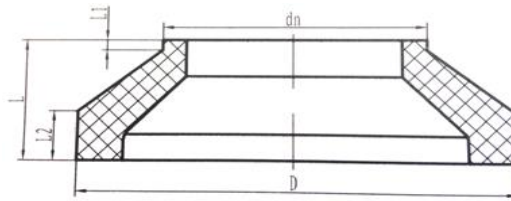

Code	Product Name	Size	SDR	L	L1	L2	Remark
BFSR800560A	Short Injected Reducer	800-560	11	130	10	75	
BFSR800500A	Short Injected Reducer	800-500	11	145	10	75	
BFSR800450A	Short Injected Reducer	800-450	11	155	10	75	
BFSR800400A	Short Injected Reducer	800-400	11	165	10	75	
BFSR800355A	Short Injected Reducer	800-355	11	180	10	75