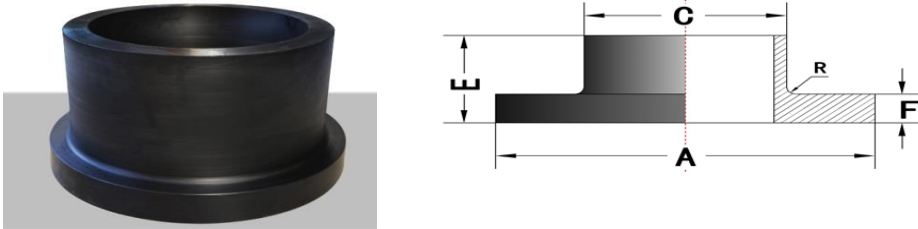

JILIN SONG JIANG SMART JOINT CO.,LTD

www.smartjoint.net sales@smartjoint.net

0086-432-66976665 0086-432-66976664

ASTM FLANGE ADAPTOR

*Bigger Size can be produced with detailed size requirement.

*SDR9 Flange stubs can be supplied per requ **Dimension**

Code	Product Name	Size	SDR	A	C	E	F	R
IBFFL36B	Flange Adaptor	36"	17	40.8	36	14	4.16	0.5