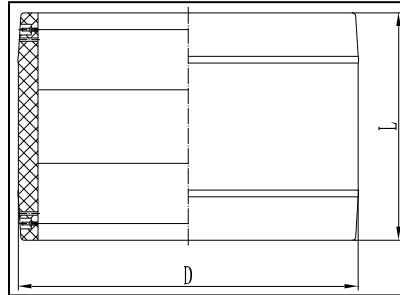

LARGE ELECTROFUSION COUPLER

* SDR9 SDR7 couplers can be supplied per request.

Code	Product Name	Size	SDR	Dimension		Remark
				L	D	
EFCL450A	Electrofusion Coupler	450	11	340	550	
EFCL500A	Electrofusion Coupler	500	11	360	615	
EFCL560A	Electrofusion Coupler	560	11	380	685	
EFCL630A	Electrofusion Coupler	630	11	420	770	
EFCL710A	Electrofusion Coupler	710	11	430	850	
EFCL800A	Electrofusion Coupler	800	11	440	960	
EFCL450B	Electrofusion Coupler	450	17	340	510	
EFCL500B	Electrofusion Coupler	500	17	360	570	
EFCL560B	Electrofusion Coupler	560	17	380	630	
EFCL630B	Electrofusion Coupler	630	17	420	710	
EFCL710B	Electrofusion Coupler	710	17	430	800	
EFCL800B	Electrofusion Coupler	800	17	440	910	
EFCL900B	Electrofusion Coupler	900	17	450	1022	
EFCL1000B	Electrofusion Coupler	1000	17	500	1135	
EFCL1100B	Electrofusion Coupler	1100	17	500	1240	
EFCL1200B	Electrofusion Coupler	1200	17	505	1355	
EFCL900C	Electrofusion Coupler	900	21/26	500	1000	
EFCL1000C	Electrofusion Coupler	1000	21/26	505	1110	
EFCL1100C	Electrofusion Coupler	1100	21/26	505	1220	
EFCL1200C	Electrofusion Coupler	1200	21/26	505	1330	
EFCL1400C	Electrofusion Coupler	1400	21/26	505	1550	