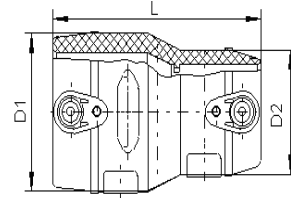

JILIN SONG JIANG SMART JOINT CO.,LTD

www.smartjoint.net sales@smartjoint.net

0086-432-66976665 0086-432-66976664

ELECTROFUSION REDUCER

Dimension

| Code | Product Name | Size | SDR | pcs/box | L | D1 | D2 |
|------------|-----------------------|---------|-----|---------|-----|-----|-----|
| EFR3225A | Electrofusion Reducer | 32-25 | 11 | 150 | 88 | 42 | 43 |
| EFR4032A | Electrofusion Reducer | 40-32 | 11 | 100 | 98 | 53 | 45 |
| EFR5032A | Electrofusion Reducer | 50-32 | 11 | 50 | 110 | 67 | 45 |
| EFR5040A | Electrofusion Reducer | 50-40 | 11 | 50 | 109 | 66 | 53 |
| EFR6332A | Electrofusion Reducer | 63-32 | 11 | 70 | 124 | 82 | 46 |
| EFR6340A | Electrofusion Reducer | 63-40 | 11 | 70 | 124 | 83 | 57 |
| EFR6350A | Electrofusion Reducer | 63-50 | 11 | 60 | 124 | 82 | 67 |
| EFR7563A | Electrofusion Reducer | 75-63 | 11 | 36 | 143 | 95 | 81 |
| EFR9063A | Electrofusion Reducer | 90-63 | 11 | 24 | 158 | 114 | 81 |
| EFR9075A | Electrofusion Reducer | 90-75 | 11 | 24 | 158 | 114 | 95 |
| EFR11063A | Electrofusion Reducer | 110-63 | 11 | 10 | 156 | 138 | 81 |
| EFR11075A | Electrofusion Reducer | 110-75 | 11 | 16 | 160 | 138 | 82 |
| EFR11090A | Electrofusion Reducer | 110-90 | 11 | 16 | 178 | 138 | 114 |
| EFR12590A | Electrofusion Reducer | 125-90 | 11 | 10 | 197 | 158 | 115 |
| EFR16090A | Electrofusion Reducer | 160-90 | 11 | 8 | 215 | 198 | 131 |
| EFR160110A | Electrofusion Reducer | 160-110 | 11 | 8 | 215 | 198 | 135 |