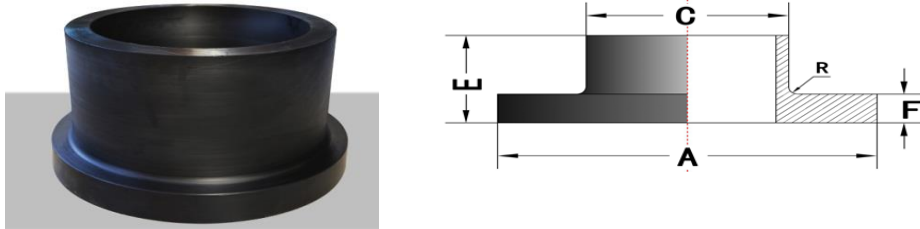

JILIN SONG JIANG SMART JOINT CO.,LTD

www.smartjoint.net sales@smartjoint.net

0086-432-66976665 0086-432-66976664

ASTM FLANGE ADAPTOR

*Bigger Size can be produced with detailed size requirement.

*SDR9 Flange stubs can be supplied per requ **Dimension**

Code	Product Name	Size	SDR	A	C	E	F	R
IBFFL36B	Flange Adaptor	36"	17	40.8	36	14	4.16	0.5