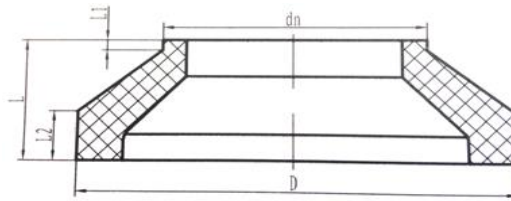

SHORT BUTT FUSION REDUCER

Code	Product Name	Size	SDR	L	L1	L2	Remark
BFSR500315A	Short Injected Reducer	500-315	11	110	10	48	
BFSR500280A	Short Injected Reducer	500-280	11	120	10	48	
BFSR500250A	Short Injected Reducer	500-250	11	130	10	48	
BFSR500225A	Short Injected Reducer	500-225	11	140	10	48	
BFSR500200A	Short Injected Reducer	500-200	11	160	10	48	
BFSR560500A	Short Injected Reducer	560-500	11	80	10	60	
BFSR560450A	Short Injected Reducer	560-450	11	100	18	60	
BFSR560400A	Short Injected Reducer	560-400	11	115	20	60	
BFSR560355A	Short Injected Reducer	560-355	11	130	20	60	
BFSR560315A	Short Injected Reducer	560-315	11	145	20	60	
BFSR560280A	Short Injected Reducer	560-280	11	160	15	60	
BFSR630560A	Short Injected Reducer	630-560	11	80	10	60	
BFSR630500A	Short Injected Reducer	630-500	11	100	10	60	
BFSR630450A	Short Injected Reducer	630-450	11	115	10	60	
BFSR630400A	Short Injected Reducer	630-400	11	125	20	60	
BFSR630355A	Short Injected Reducer	630-355	11	140	20	60	
BFSR630315A	Short Injected Reducer	630-315	11	150	20	60	
BFSR630280A	Short Injected Reducer	630-280	11	160	15	60	
BFSR710630A	Short Injected Reducer	710-630	11	85	10	65	
BFSR710560A	Short Injected Reducer	710-560	11	100	10	65	
BFSR710500A	Short Injected Reducer	710-500	11	110	10	65	
BFSR710450A	Short Injected Reducer	710-450	11	120	10	65	
BFSR710400A	Short Injected Reducer	710-400	11	130	10	65	
BFSR710355A	Short Injected Reducer	710-355	11	145	10	65	
BFSR800710A	Short Injected Reducer	800-710	11	96	10	75	
BFSR800630A	Short Injected Reducer	800-630	11	115	10	75