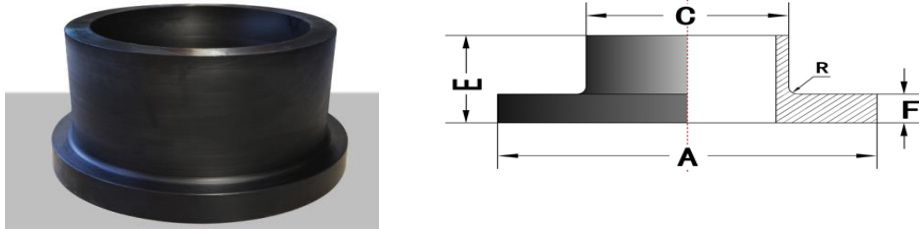

ASTM FLANGE ADAPTOR

*Bigger Size can be produced with detailed size requirement.

*SDR9 Flange stubs can be supplied per requ **Dimension**

Code	Product Name	Size	SDR	A	C	E	F	R
IBFFL2A	Flange Adaptor	2"	11	3.94	2	6	0.55	0.25
IBFFL3A	Flange Adaptor	3"	11	5	4	6	0.67	0.25
IBFFL4A	Flange Adaptor	4"	11	6	5	6	0.79	0.38
IBFFL6A	Flange Adaptor	6"	11	8.5	7	7.75	1.02	0.38
IBFFL8A	Flange Adaptor	8"	11	10.63	9	10.63	1.02	0.38
IBFFL10A	Flange Adaptor	10"	11	12.75	11	12	1.18	0.38
IBFFL12A	Flange Adaptor	12"	11	15	13	12	1.38	0.38
IBFFL14A	Flange Adaptor	14"	11	17.5	14	12	1.62	0.5
IBFFL16A	Flange Adaptor	16"	11	20	16	12	1.85	0.5
IBFFL18A	Flange Adaptor	18"	11	21.12	18	12	2.08	0.5
IBFFL20A	Flange Adaptor	20"	11	23.5	20	12	2.31	0.5
IBFFL24A	Flange Adaptor	24"	11	28	24	14	2.77	0.5
IBFFL28A	Flange Adaptor	28"	11	32.3	28	14	3.23	0.5
IBFFL30A	Flange Adaptor	30"	11	34.3	30	14	3.46	0.5
IBFFL32A	Flange Adaptor	32"	11	34.3	32	14	3.69	0.5
IBFFL36A	Flange Adaptor	36"	11	40.8	36	14	4.16	0.5
IBFFL2B	Flange Adaptor	2"	17	3.94	2	6	0.55	0.25
IBFFL3B	Flange Adaptor	3"	17	5	4	6	0.67	0.25
IBFFL4B	Flange Adaptor	4"	17	6	5	6	0.79	0.38
IBFFL6B	Flange Adaptor	6"	17	8.5	7	7.75	1.02	0.38
IBFFL8B	Flange Adaptor	8"	17	10.63	9	10.63	1.02	0.38
IBFFL10B	Flange Adaptor	10"	17	12.75	11	12	1.18	0.38
IBFFL12B	Flange Adaptor	12"	17	15	13	12	1.38	0.38
IBFFL14B	Flange Adaptor	14"	17	17.5	14	12	1.62	0.5
IBFFL16B	Flange Adaptor	16"	17	20	16	12	1.85	0.5
IBFFL18B	Flange Adaptor	18"	17	21.12	18	12	2.08	0.5
IBFFL20B	Flange Adaptor	20"	17	23.5	20	12	2.31	0.5
IBFFL24B	Flange Adaptor	24"	17	28	24	14	2.77	0.5
IBFFL28B	Flange Adaptor	28"	17	32.3	28	14	3.23	0.5
IBFFL30B	Flange Adaptor	30"	17	34.3	30	14	3.46	0.5
IBFFL32B	Flange Adaptor	32"	17	34.3	32	14	3.69	0.5