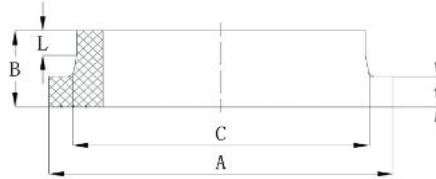

SOUTH AFRICAN STUB END

*Bigger Size can be produced with detailed size requirement.

*SDR9 Flange stubs can be supplied per request.

Code	Product Name	Size	SDR	Dimension				
				B	L	t	A	C
SBFFS560B	Stub End	560	17	120	30	65	645	588
SBFFS630B	Stub End	630	17	120	30	65	725	658