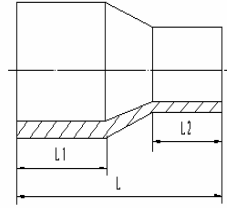

BUTT FUSION REDUCER

Fabricated

Dimension

Code	Product Name	Size	SDR	pcs/box	L1	L2	L	Remark
BFR225110A	Butt Fusion Reducer	225-110	11	4				
BFR225160A	Butt Fusion Reducer	225-160	11	4				
BFR225180A	Butt Fusion Reducer	225-180	11	4				
BFR225200A	Butt Fusion Reducer	225-200	11	4				
BFR250160A	Butt Fusion Reducer	250-160	11	4	134	101	286	
BFR250180A	Butt Fusion Reducer	250-180	11	4				
BFR250200A	Butt Fusion Reducer	250-200	11	4	138	115	287	
BFR250225A	Butt Fusion Reducer	250-225	11	4				
BFR280200A	Butt Fusion Reducer	280-200	11	2				#
BFR280225A	Butt Fusion Reducer	280-225	11	2				#
BFR280250A	Butt Fusion Reducer	280-250	11	2				#
BFR315200A	Butt Fusion Reducer	315-200	11					#
BFR315225A	Butt Fusion Reducer	315-225	11					#
BFR315250A	Butt Fusion Reducer	315-250	11					#
BFR315280A	Butt Fusion Reducer	315-280	11					#
BFR7550B	Butt Fusion Reducer	75-50	17					SDR11
BFR7563B	Butt Fusion Reducer	75-63	17		80	55	184	SDR11
BFR9050B	Butt Fusion Reducer	90-50	17		81	57	184	SDR11
BFR9063B	Butt Fusion Reducer	90-63	17		64	46	136	SDR11
BFR9075B	Butt Fusion Reducer	90-75	17		67	59	136	SDR11
BFR11050B	Butt Fusion Reducer	110-50	17	100				SDR11
BFR11063B	Butt Fusion Reducer	110-63	17	100	74	49	174	SDR11
BFR11075B	Butt Fusion Reducer	110-75	17	64	75	65	156	SDR11
BFR11090B	Butt Fusion Reducer	110-90	17	64	76	66	156	SDR11
BFR12563B	Butt Fusion Reducer	125-63	17	50				#
BFR12575B	Butt Fusion Reducer	125-75	17	36				#
BFR12590B	Butt Fusion Reducer	125-90	17	36				#
BFR125110B	Butt Fusion Reducer	125-110	17	30	92	82	213	
BFR16063B	Butt Fusion Reducer	160-63	17	15	102	61	210	
BFR16090B	Butt Fusion Reducer	160-90	17	15	107	71	210	
BFR160110B	Butt Fusion Reducer	160-110	17	15	98	77	203	
BFR160125B	Butt Fusion Reducer	160-125	17	10				
BFR160140B	Butt Fusion Reducer	160-140	17	10				
BFR18090B	Butt Fusion Reducer	180-90	17	10				#