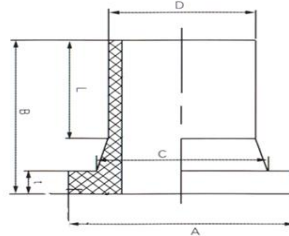

AUSTRALIAN FLANGE ADAPTOR FOR ELECTROFUSION

* SDR9 Flange stubs can be supplied per request.

Dimension

Code	Product Name	Size	SDR	B(EF)	L(EF)	t	A	C
A6BFFL630B	Flange Adaptor	630	17	350	250	60	710	640
A6BFFL710B	Flange Adaptor	710	17	355	255	60	800	735
A6BFFL800B	Flange Adaptor	800	17	360	260	60	920	825