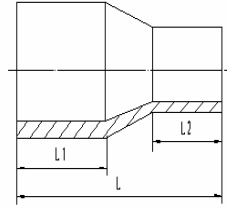

BUTT FUSION REDUCER

Fabricated

Dimension

Code	Product Name	Size	SDR	pcs/box	L1	L2	L	Remark
BFR2520A	Butt Fusion Reducer	25-20	11	200	36	32	70	
BFR3225A	Butt Fusion Reducer	32-25	11	150	38	38	80	
BFR4032A	Butt Fusion Reducer	40-32	11	200	44	40	86	
BFR5040A	Butt Fusion Reducer	50-40	11	180	50	46	102	
BFR6332A	Butt Fusion Reducer	63-32	11	150	61	43	130	
BFR6340A	Butt Fusion Reducer	63-40	11	150	60	44	123	
BFR6350A	Butt Fusion Reducer	63-50	11	130	49	51	109	
BFR7550A	Butt Fusion Reducer	75-50	11	100	49	51	109	
BFR7563A	Butt Fusion Reducer	75-63	11	100	80	55	184	
BFR9050A	Butt Fusion Reducer	90-50	11	64	81	57	184	
BFR9063A	Butt Fusion Reducer	90-63	11	64	64	46	136	
BFR9075A	Butt Fusion Reducer	90-75	11	50	67	59	136	
BFR11050A	Butt Fusion Reducer	110-50	11	36				#
BFR11063A	Butt Fusion Reducer	110-63	11	36	74	49	174	
BFR11075A	Butt Fusion Reducer	110-75	11	30	75	65	156	
BFR11090A	Butt Fusion Reducer	110-90	11	25	76	66	156	
BFR12563A	Butt Fusion Reducer	125-63	11	20				#
BFR12575A	Butt Fusion Reducer	125-75	11	20				#
BFR12590A	Butt Fusion Reducer	125-90	11	20				#
BFR125110A	Butt Fusion Reducer	125-110	11	20	92	82	213	
BFR16063A	Butt Fusion Reducer	160-63	11	15	102	61	210	
BFR16090A	Butt Fusion Reducer	160-90	11	15	107	71	210	
BFR160110A	Butt Fusion Reducer	160-110	11	15	98	77	203	
BFR160125A	Butt Fusion Reducer	160-125	11	10				
BFR160140A	Butt Fusion Reducer	160-140	11	10				
BFR18090A	Butt Fusion Reducer	180-90	11	10				#
BFR180110A	Butt Fusion Reducer	180-110	11	10				#
BFR180125A	Butt Fusion Reducer	180-125	11	10				#
BFR180140A	Butt Fusion Reducer	180-140	11	10				
BFR180160A	Butt Fusion Reducer	180-160	11	10				
BFR200110A	Butt Fusion Reducer	200-110	11	6	117	114	284	
BFR200125A	Butt Fusion Reducer	200-125	11	6				
BFR200160A	Butt Fusion Reducer	200-160	11	4	125	96	291	
BFR200180A	Butt Fusion Reducer	200-180	11	4